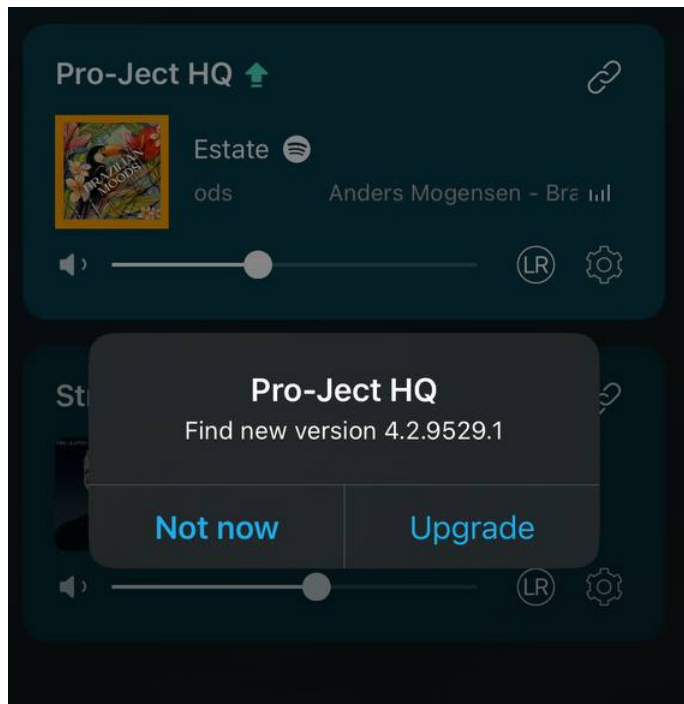

The FW update happens automatically. Try a reboot to speed up the process. If you have already downloaded the updated phone App and can already see the new streaming services, this means your Stream Box S2 already came with the latest Firmware installed!